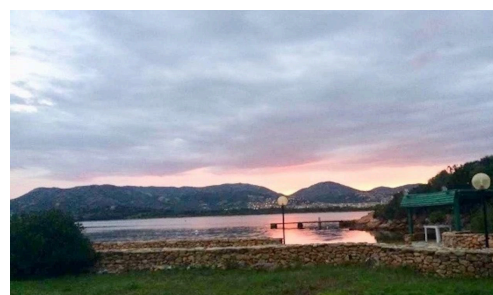

#1220

Scacco Matto

 San Teodoro, Sardegna

Superb and exclusive location for this pied dans l'au property. The property is spread over a vast lot of 15,000 square meters flat, with various buildings. It consists of a manor house on one level and two outbuildings. All units are surrounded by lush Mediterranean scrub and overlook the protected area of the Tavolara and Molara Marine Park.

The manor house is made up of a large and bright living room, a dining room, a separate eat-in kitchen, three ensuite bedrooms. From the large windows in the living area you can enjoy a wonderful view of Tavolara and the gulf of Porto San Paolo.