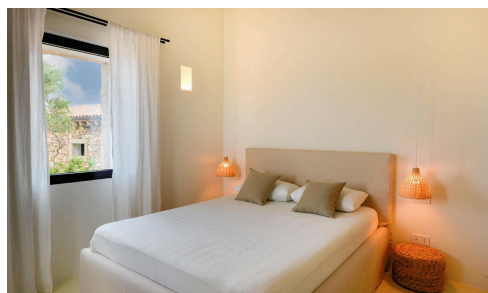

#1289

La Petite

📍 San Pantaleo, Sardegna

Discover your serene escape in this newly completed oasis of tranquility and elegance. This stunning detached home offers complete independence and is enveloped in serene silence, yet is only minutes away from the picturesque village of San Pantaleo and the pristine Rena Bianca beach.

Step inside to an inviting open-plan living area that seamlessly blends comfort and style. The kitchen, fully equipped and modern, invites culinary adventures, while the cozy sofa bed and wall-mounted TV promise relaxing evenings in. Wake up to breathtaking sea views from the sophisticated master bedroom, and luxuriate in the sleek bathroom featuring a contemporary walk-in shower.