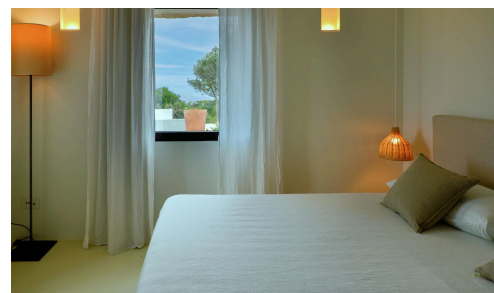

#1289

La Petite

📍 San Pantaleo, Sardegna

Discover your serene escape in this newly completed oasis of tranquility and elegance. This stunning detached home offers complete independence and is enveloped in serene silence, yet is only minutes away from the picturesque village of San Pantaleo and the pristine Rena Bianca beach.

Step inside to an inviting open-plan living area that seamlessly blends comfort and style. The kitchen, fully equipped and modern, invites culinary adventures, while the cozy sofa bed and wall-mounted TV promise relaxing evenings in. Wake up to breathtaking sea views from the sophisticated master bedroom, and luxuriate in the sleek bathroom featuring a contemporary walk-in shower.