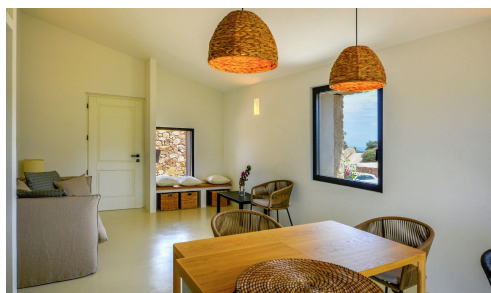

#1289

La Petite

📍 San Pantaleo, Sardegna

Discover your serene escape in this newly completed oasis of tranquility and elegance. This stunning detached home offers complete independence and is enveloped in serene silence, yet is only minutes away from the picturesque village of San Pantaleo and the pristine Rena Bianca beach.

Step inside to an inviting open-plan living area that seamlessly blends comfort and style. The kitchen, fully equipped and modern, invites culinary adventures, while the cozy sofa bed and wall-mounted TV promise relaxing evenings in. Wake up to breathtaking sea views from the sophisticated master bedroom, and luxuriate in the sleek bathroom featuring a contemporary walk-in shower.